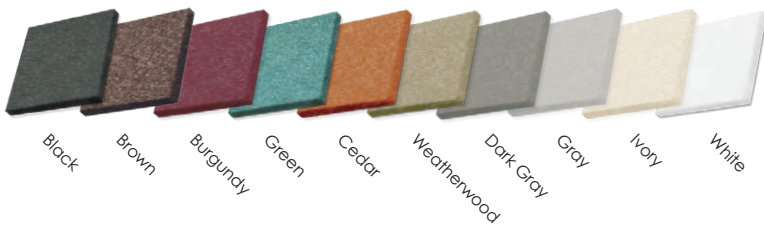

Fanback Chairs packaged on pallets and prepared for shipping. Each skid contains 14 fanback chairs.

We Ship via.
FedEx®

Poly Furniture Colors

Leisure Lawns Collection has nineteen colorful options to choose from.
All of our products are available in all colors unless otherwise noted.

Traditional Colors

Bright Colors

Suggested Two-Tone Color Combinations

Pick and choose any color combination. Not limited to the ones shown below.

Colors are representational only and cannot be guaranteed to be exact color matched.