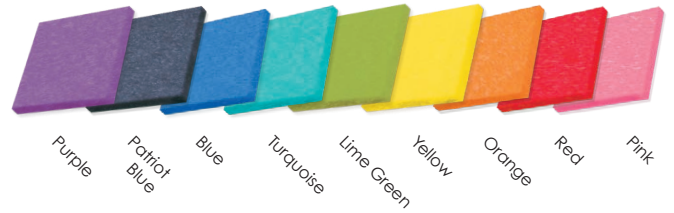

Fanback Chairs packaged on pallets and prepared for shipping. Each skid contains 14 fanback chairs.

We Ship via.
FedEx®

Poly Furniture Colors

Leisure Lawns Collection has nineteen colorful options to choose from.
All of our products are available in all colors unless otherwise noted.

Traditional Colors

Bright Colors

Suggested Two-Tone Color Combinations

Pick and choose any color combination. Not limited to the ones shown below.

Colors are representational only and cannot be guaranteed to be exact color matched.